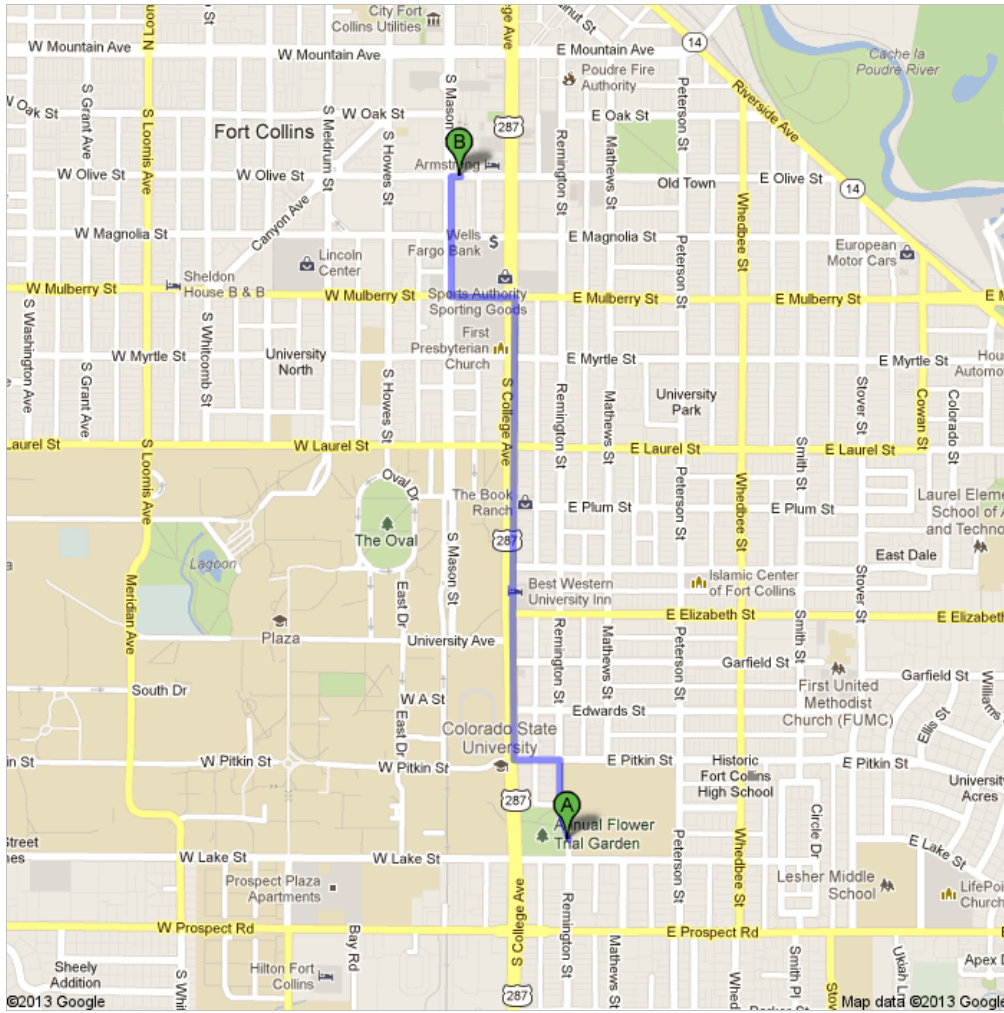

Directions to 130 W Olive St, Fort Collins, CO 80524
 1.2 mi – about 4 mins

A 1400 Remington St, Fort Collins, CO 80524

1. Head **north** on **Remington St** toward **Buckeye St** go 0.1 mi
total 0.1 mi
2. Turn **left** onto **E Pitkin St** go 377 ft
total 0.2 mi
3. Turn **right** onto **S College Ave**
About 2 mins go 0.7 mi
total 0.9 mi
4. Turn **left** onto **W Mulberry St** go 0.1 mi
total 1.0 mi
5. Turn **right** onto **S Mason St** go 0.2 mi
total 1.2 mi
6. Turn **right** onto **W Olive St**
Destination will be on the left go 79 ft
total 1.2 mi

B 130 W Olive St, Fort Collins, CO 80524

These directions are for planning purposes only. You may find that construction projects, traffic, weather, or other events may cause conditions to differ from the map results, and you should plan your route accordingly. You must obey all signs or notices regarding your route.

Map data ©2013 Google

Driving Directions to FedEx Office Print & Ship Center

1113 W Elizabeth St, Fort Collins, CO 80521

Trip distance: 2.1 mi Trip time: 8 mins

A **University Center for the Arts**
Colorado State University, 1400 Remington Street, Fort Collins, CO 80524

1. Head **south** on **Remington St** toward **E Lake St** 0.1 mi

➔ 2. Take the 2nd **right** onto **E Prospect Rd** 1.1 mi

➔ 3. Turn **right** onto **S Shields St** 0.5 mi

⬅ 4. Turn **left** onto **W Elizabeth St** 0.2 mi