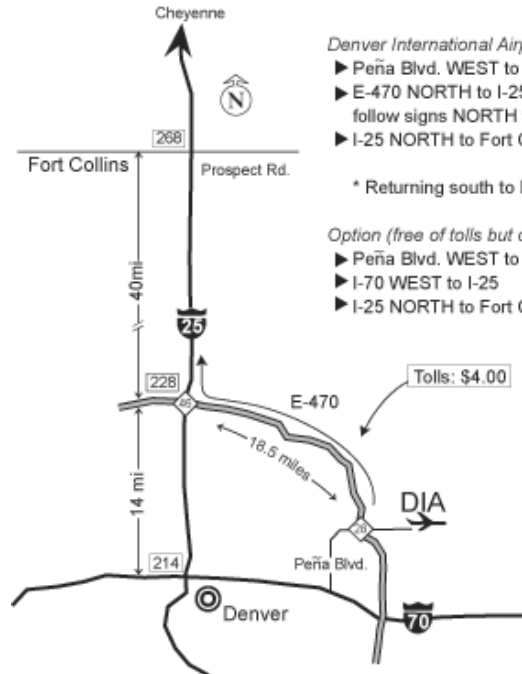

The conference venue is located approximately 75 minutes from Denver International Airport (DIA). Rental car and airport shuttle services are located on the baggage claim level (5) at DIA, and most shuttle pickups are on Island 3 outside of Door 505 off the East side of the Main Terminal.

- Denver International Airport (DIA) to Fort Collins*:
- ▶ Peña Blvd. WEST to E-470 (Enter E-470 at exit 28)
 - ▶ E-470 NORTH to I-25 (18.5 miles; E-470 joins I-25 at exit 46); follow signs NORTH to Fort Collins
 - ▶ I-25 NORTH to Fort Collins (to Prospect Road, Exit 268)

* Returning south to DIA: E-470 is exit 228 off of I-25

Option (free of tolls but congested):

- ▶ Peña Blvd. WEST to I-70
- ▶ I-70 WEST to I-25
- ▶ I-25 NORTH to Fort Collins